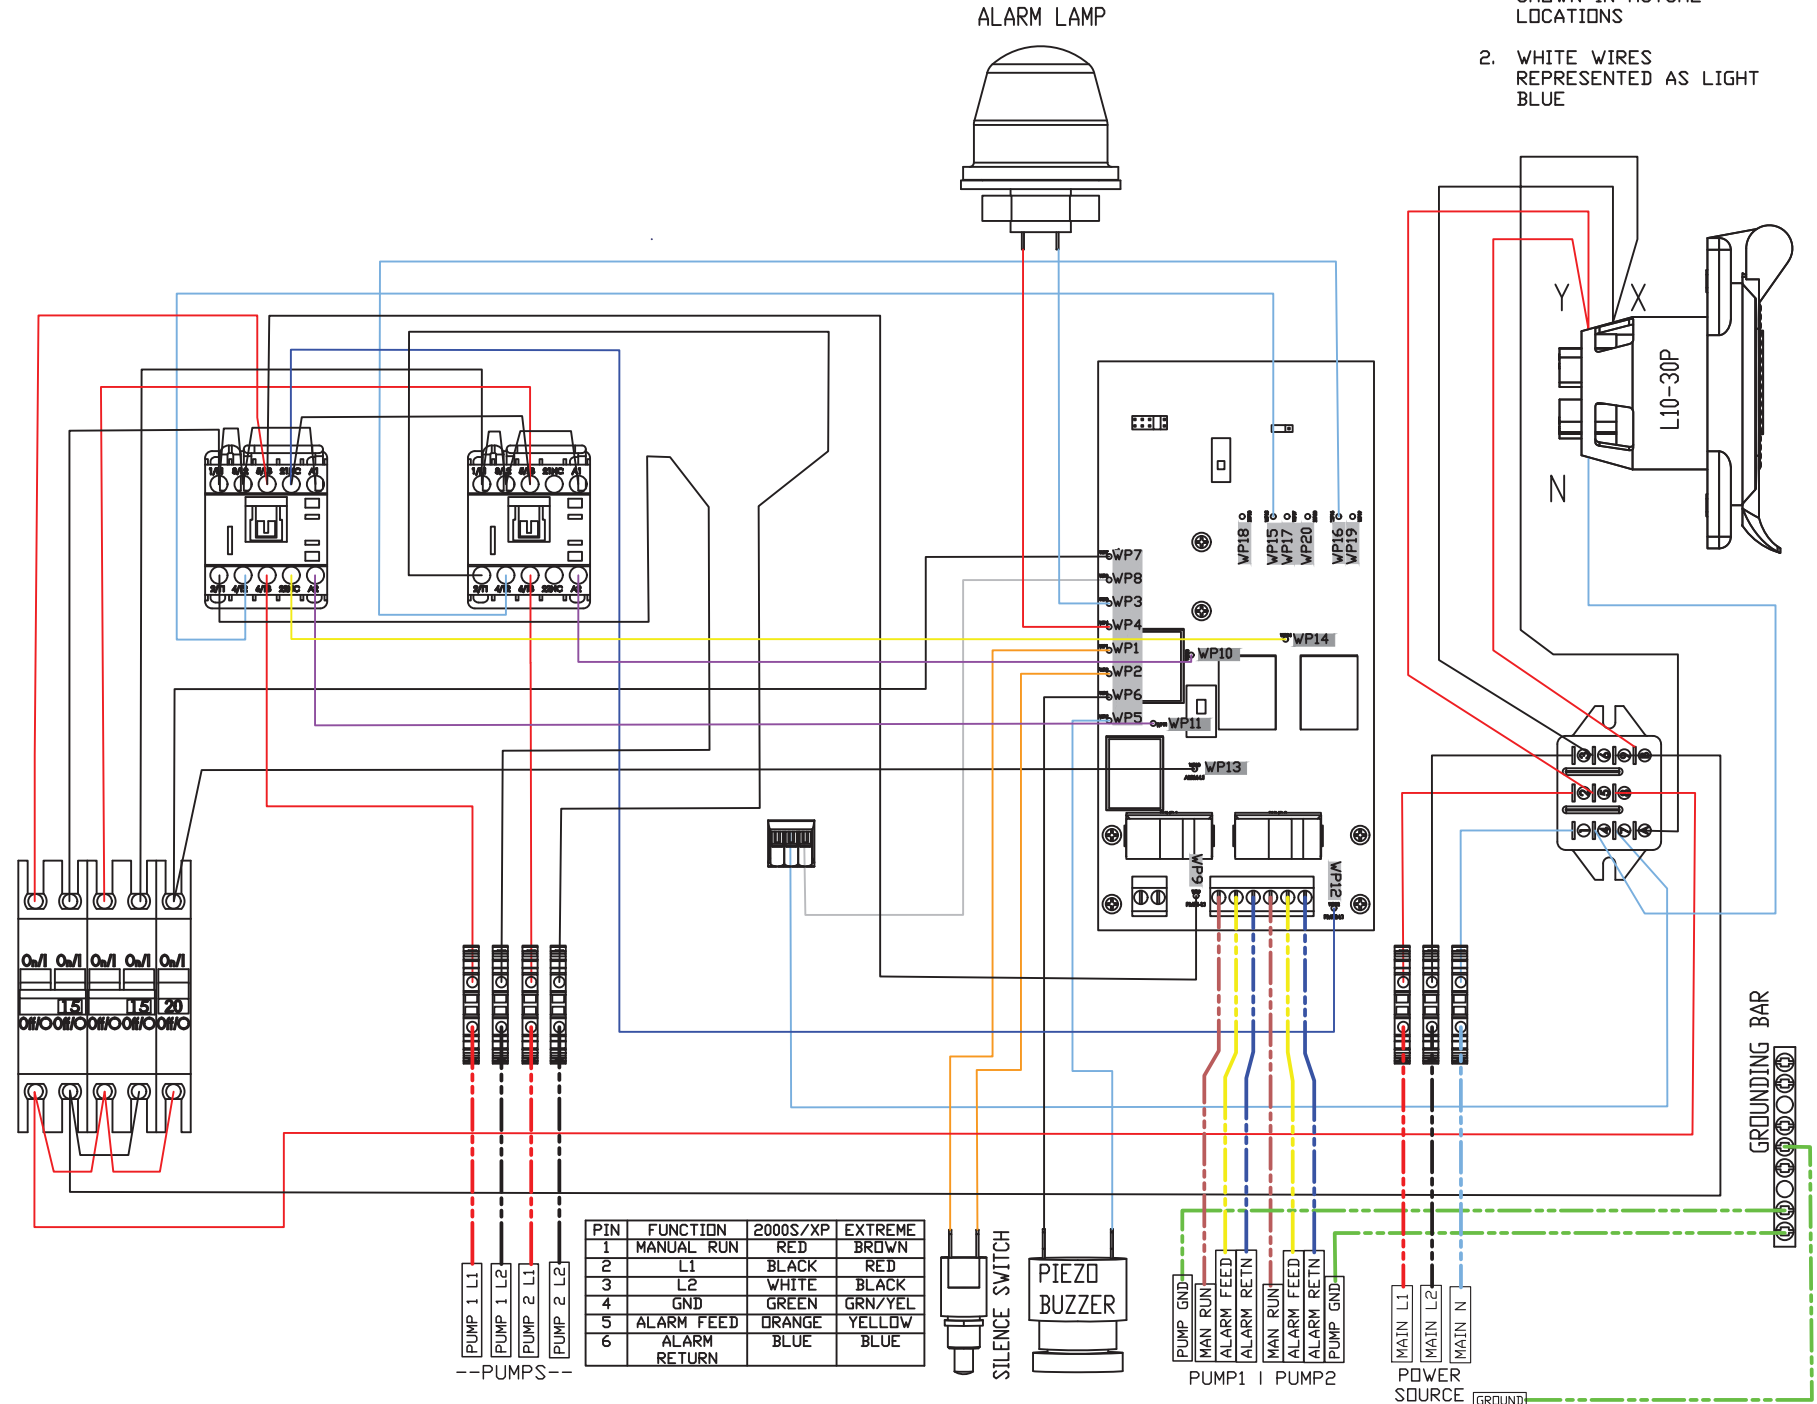

NOTES:

- COMPONENTS NOT SHOWN IN ACTUAL LOCATIONS
- WHITE WIRES REPRESENTED AS LIGHT BLUE

DEDICATED 30A CIRCUIT BREAKER REQUIRED